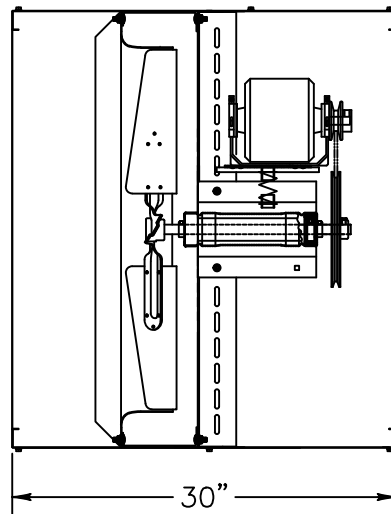

INTAKE VIEW

DISCHARGE VIEW

Supply Fan Specifications

Blade Diameter:	30"	Motor Enclosure:	ODP
Drive:	Belt	Duty Cycle:	Continuous Duty
Horsepower:	1/2	Guards:	N/A
Voltage:	230/460	Power Cord:	N/A
Phase:	3		
RPM:	740		