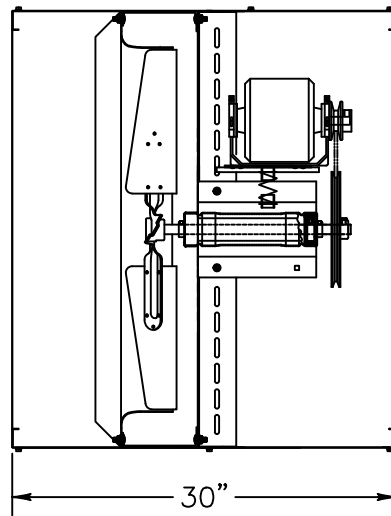

INTAKE VIEW

DISCHARGE VIEW

Supply Fan Specifications

Blade Diameter:	30"	Motor Enclosure:	ODP
Drive:	Belt	Duty Cycle:	Continuous Duty
Horsepower:	3/4	Guards:	N/A
Voltage:	115/230	Prewired:	115v
Phase:	1	Power Cord:	10' with molded plug
RPM:	740		