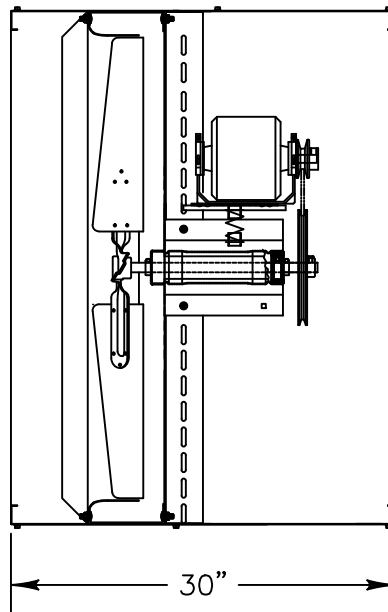

INTAKE VIEW

DISCHARGE VIEW

**Supply Fan Specifications**

Blade Diameter:	36"	Motor Enclosure:	ODP
Drive:	Belt	Duty Cycle:	Continuous Duty
Horsepower:	3/4	Guards:	N/A
Voltage:	230/460	Power Cord:	N/A
Phase:	3		
RPM:	540		

\*See TriangleFans.com for performance specifications  
 \*Specifications are subject to change without notice

RVI3614-X

NOT TO SCALE | 28 SEP 2015