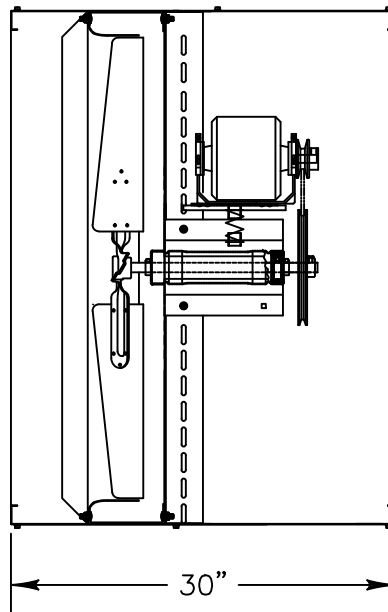

INTAKE VIEW

DISCHARGE VIEW

Supply Fan Specifications

Blade Diameter:	36"	Motor Enclosure:	ODP
Drive:	Belt	Duty Cycle:	Continuous Duty
Horsepower:	1	Guards:	N/A
Voltage:	115/230	Prewired:	115v
Phase:	1	Power Cord:	10' with molded plug
RPM:	555		