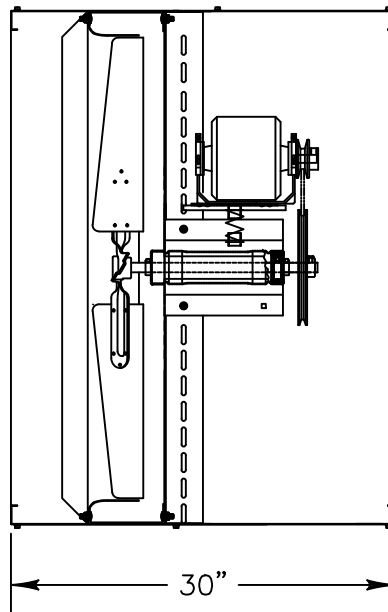

INTAKE VIEW

DISCHARGE VIEW

**Supply Fan Specifications**

Blade Diameter:	36"	Motor Enclosure:	ODP
Drive:	Belt	Duty Cycle:	Continuous Duty
Horsepower:	1	Guards:	N/A
Voltage:	230/460	Power Cord:	N/A
Phase:	3		
RPM:	555		

\*See TriangleFans.com for performance specifications  
 \*Specifications are subject to change without notice

RVI3615-X

NOT TO SCALE | 28 SEP 2015