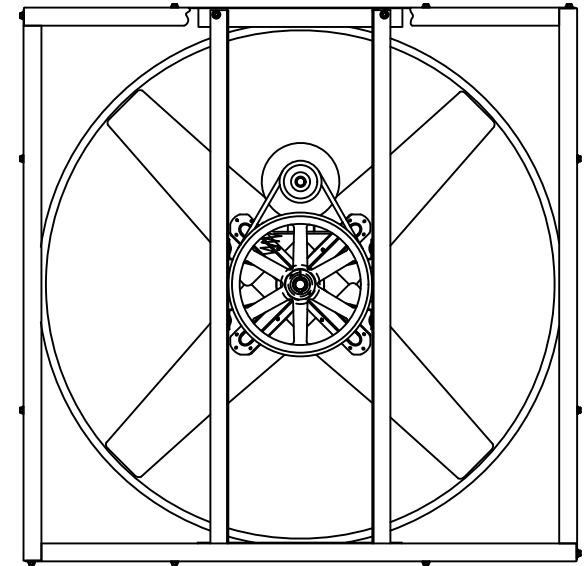

INTAKE VIEW

DISCHARGE VIEW

Supply Fan Specifications

Blade Diameter:	42"	Motor Enclosure:	TEFC
Drive:	Belt	Duty Cycle:	Continuous Duty
Horsepower:	3/4	Guards:	N/A
Voltage:	115/230	Prewired:	115v
Phase:	1	Power Cord:	10' with molded plug
RPM:	565		