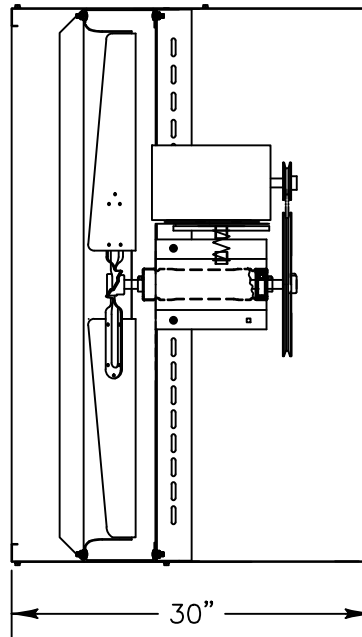

INTAKE VIEW

DISCHARGE VIEW

Supply Fan Specifications

Blade Diameter:	42"	Motor Enclosure:	TEFC
Drive:	Belt	Duty Cycle:	Continuous Duty
Horsepower:	3/4	Guards:	N/A
Voltage:	115/230	Prewired:	115v
Phase:	1	Power Cord:	10' with molded plug
RPM:	565		