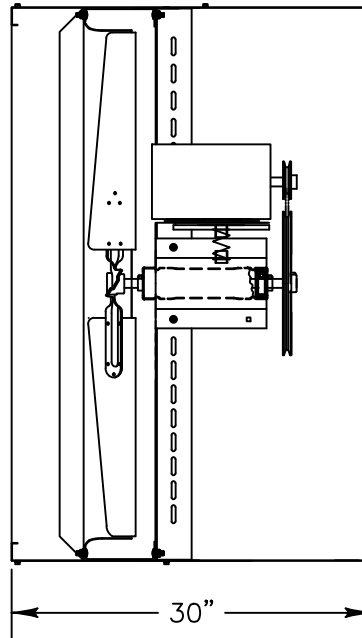

INTAKE VIEW

DISCHARGE VIEW

Supply Fan Specifications

Blade Diameter:	42"	Motor Enclosure:	ODP
Drive:	Belt	Duty Cycle:	Continuous Duty
Horsepower:	1	Guards:	N/A
Voltage:	115/230	Prewired:	115v
Phase:	1	Power Cord:	10' with molded plug
RPM:	475		