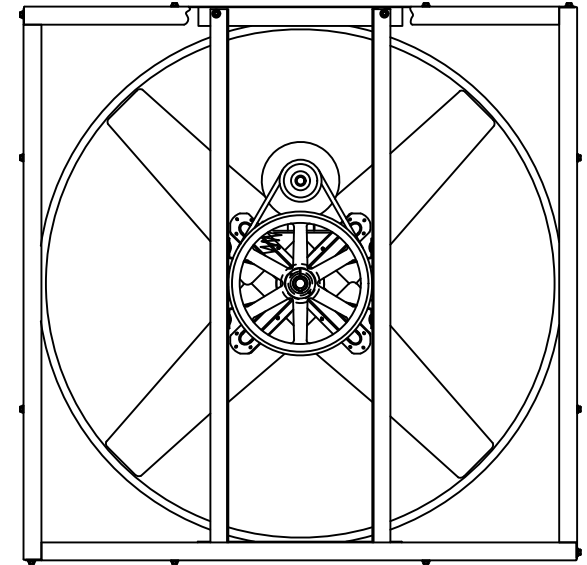

INTAKE VIEW

DISCHARGE VIEW

Supply Fan Specifications

Blade Diameter:	42"	Motor Enclosure:	ODP
Drive:	Belt	Duty Cycle:	Continuous Duty
Horsepower:	1	Guards:	N/A
Voltage:	115/230	Prewired:	115v
Phase:	1	Power Cord:	10' with molded plug
RPM:	475		