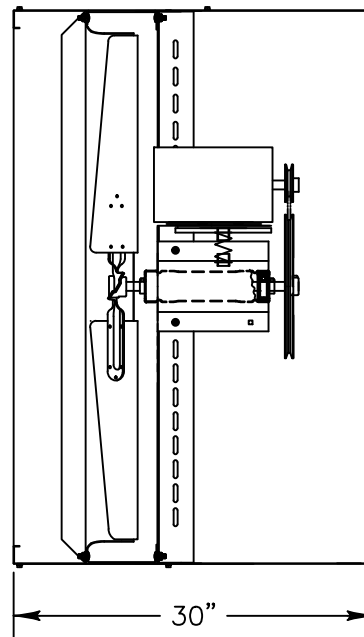

INTAKE VIEW

DISCHARGE VIEW

### Supply Fan Specifications

Blade Diameter:	42"	Motor Enclosure:	ODP
Drive:	Belt	Duty Cycle:	Continuous Duty
Horsepower:	1	Guards:	N/A
Voltage:	230/460	Power Cord:	N/A
Phase:	3		
RPM:	475		

\*See TriangleFans.com for performance specifications