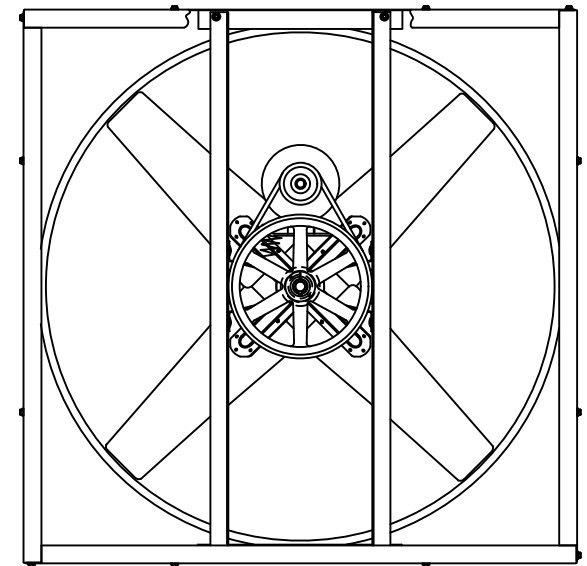

INTAKE VIEW

DISCHARGE VIEW

### Supply Fan Specifications

Blade Diameter:	42"	Motor Enclosure:	ODP
Drive:	Belt	Duty Cycle:	Continuous Duty
Horsepower:	1	Guards:	N/A
Voltage:	230/460	Power Cord:	N/A
Phase:	3		
RPM:	475		

\*See TriangleFans.com for performance specifications