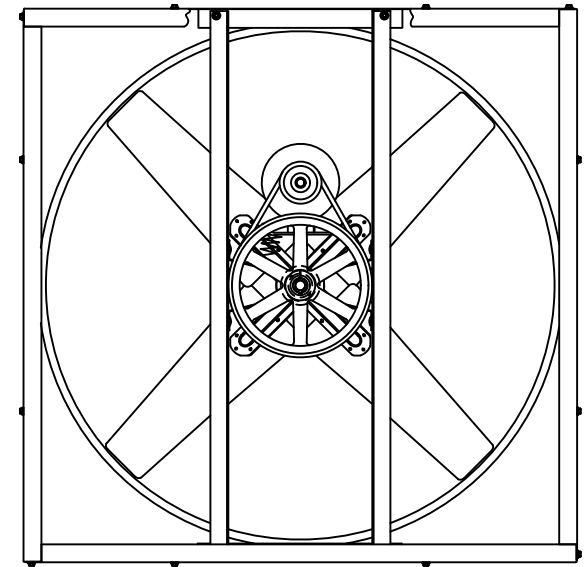

INTAKE VIEW

DISCHARGE VIEW

### Supply Fan Specifications

Blade Diameter:	48"	Motor Enclosure:	ODP
Drive:	Belt	Duty Cycle:	Continuous Duty
Horsepower:	3/4	Guards:	N/A
Voltage:	230/460	Power Cord:	N/A
Phase:	3		
RPM:	455		

\*See TriangleFans.com for performance specifications  
 \*Specifications are subject to change without notice