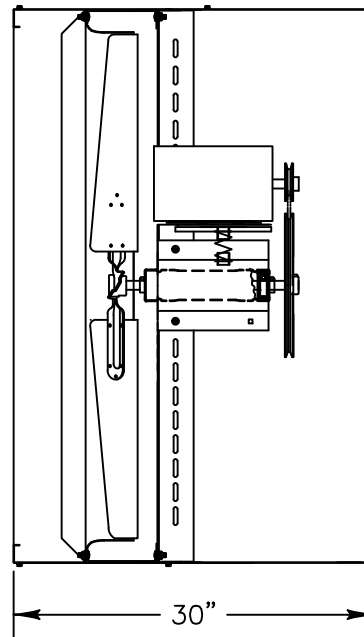

INTAKE VIEW

DISCHARGE VIEW

### Supply Fan Specifications

Blade Diameter:	48"	Motor Enclosure:	ODP
Drive:	Belt	Duty Cycle:	Continuous Duty
Horsepower:	3/4	Guards:	N/A
Voltage:	230/460	Power Cord:	N/A
Phase:	3		
RPM:	455		

\*See TriangleFans.com for performance specifications  
 \*Specifications are subject to change without notice