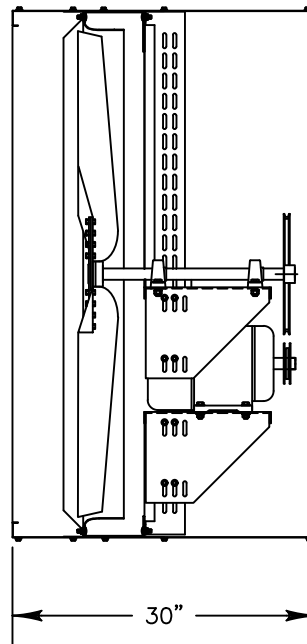

INTAKE VIEW

DISCHARGE VIEW

Supply Fan Specifications

Blade Diameter:	48"	Motor Enclosure:	ODP
Drive:	Belt	Duty Cycle:	Continuous Duty
Horsepower:	3	Guards:	N/A
Voltage:	230/460	Power Cord:	N/A
Phase:	3		
RPM:	610		

*See TriangleFans.com for performance specifications
 *Specifications are subject to change without notice

RVI4818-X

NOT TO SCALE | 6 OCT 2015