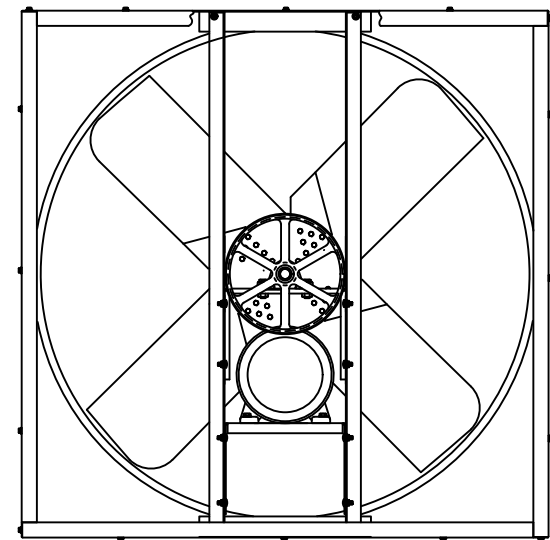

INTAKE VIEW

DISCHARGE VIEW

Supply Fan Specifications

Blade Diameter:	48"	Motor Enclosure:	ODP
Drive:	Belt	Duty Cycle:	Continuous Duty
Horsepower:	3	Guards:	N/A
Voltage:	230/460	Power Cord:	N/A
Phase:	3		
RPM:	610		