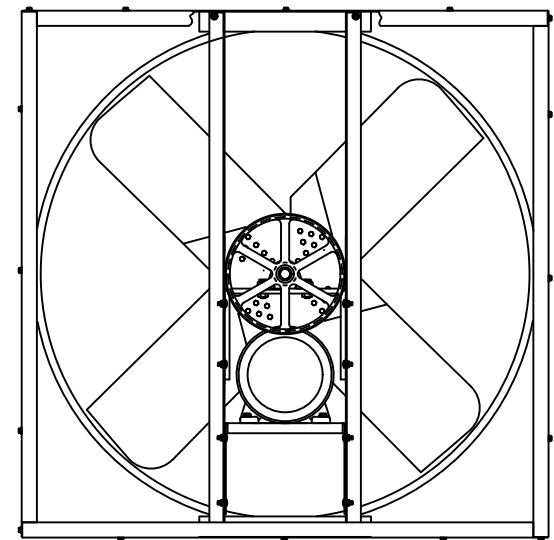

INTAKE VIEW

DISCHARGE VIEW

Supply Fan Specifications

Blade Diameter:	54"	Motor Enclosure:	ODP
Drive:	Belt	Duty Cycle:	Continuous Duty
Horsepower:	3	Guards:	N/A
Voltage:	115/230	Power Cord:	N/A
Phase:	1		
RPM:	620		