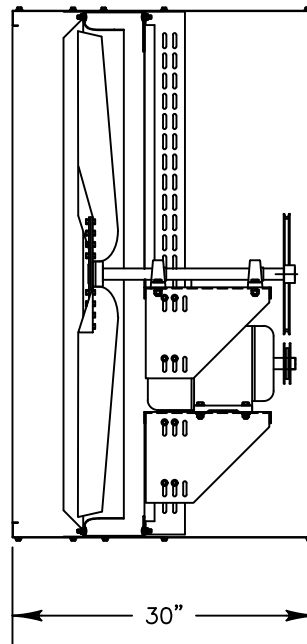

INTAKE VIEW

DISCHARGE VIEW

Supply Fan Specifications

Blade Diameter:	54"	Motor Enclosure:	ODP
Drive:	Belt	Duty Cycle:	Continuous Duty
Horsepower:	3	Guards:	N/A
Voltage:	115/230	Power Cord:	N/A
Phase:	1		
RPM:	620		