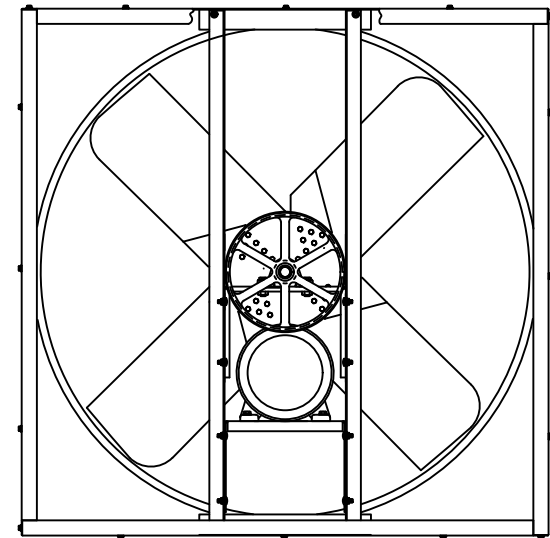

INTAKE VIEW

DISCHARGE VIEW

Supply Fan Specifications

Blade Diameter:	54"	Motor Enclosure:	TEFC
Drive:	Belt	Duty Cycle:	Continuous Duty
Horsepower:	3	Guards:	N/A
Voltage:	230/460	Power Cord:	N/A
Phase:	3		
RPM:	620		