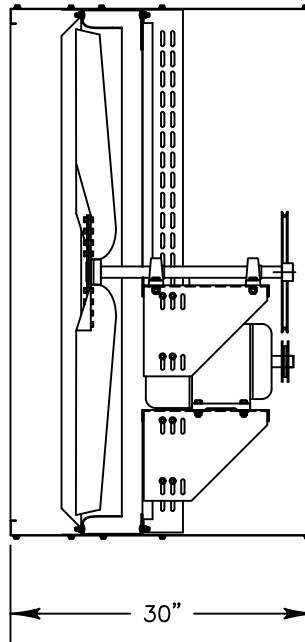

INTAKE VIEW

DISCHARGE VIEW

Supply Fan Specifications

Blade Diameter:	54"	Motor Enclosure:	TEFC
Drive:	Belt	Duty Cycle:	Continuous Duty
Horsepower:	3	Guards:	N/A
Voltage:	230/460	Power Cord:	N/A
Phase:	3		
RPM:	620		

*See TriangleFans.com for performance specifications

*Specifications are subject to change without notice

RV15418T-X

NOT TO SCALE | 7 OCT 2015