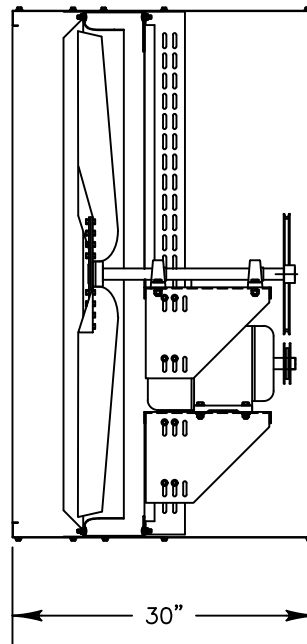

INTAKE VIEW

DISCHARGE VIEW

Supply Fan Specifications

Blade Diameter:	60"	Motor Enclosure:	ODP
Drive:	Belt	Duty Cycle:	Continuous Duty
Horsepower:	3	Guards:	N/A
Voltage:	115/230	Power Cord:	N/A
Phase:	1		
RPM:	610		