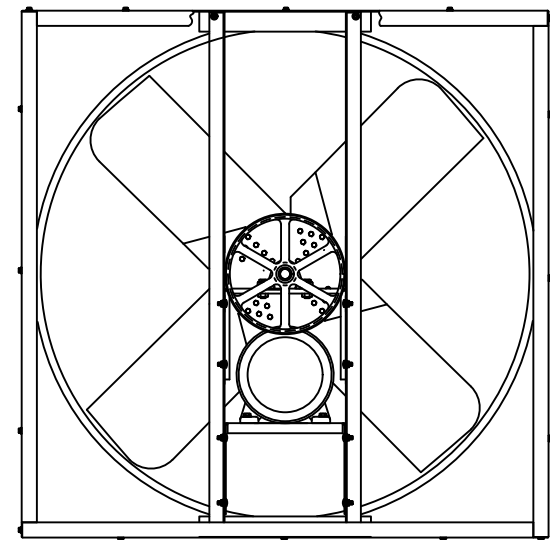

INTAKE VIEW

DISCHARGE VIEW

Supply Fan Specifications

Blade Diameter:	60"	Motor Enclosure:	ODP
Drive:	Belt	Duty Cycle:	Continuous Duty
Horsepower:	3	Guards:	N/A
Voltage:	115/230	Power Cord:	N/A
Phase:	1		
RPM:	610		