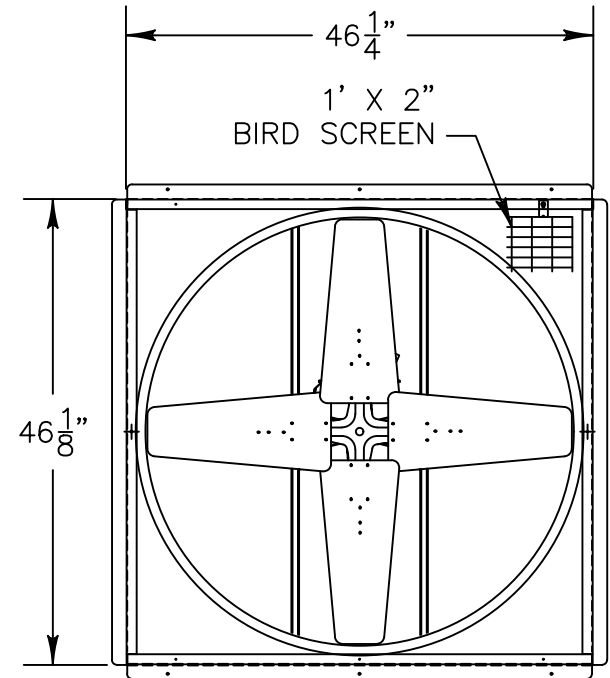

SHUTTER SHOWN
CUTAWAY FOR CLARITY

Fan Specifications

Blade Diameter:	42"	Motor Enclosure:	TEAO
Drive:	Belt	Duty Cycle:	Continuous Duty
Horsepower:	1/2	Guard:	1"X2" Bird Screen
Voltage:	230	Power Cord:	10' with molded plug
Phase:	1		
RPM:	499		

*See TriangleFans.com for performance specifications

*Specifications are subject to change without notice

SLW4213

NOT TO SCALE | 7 AUG 2019