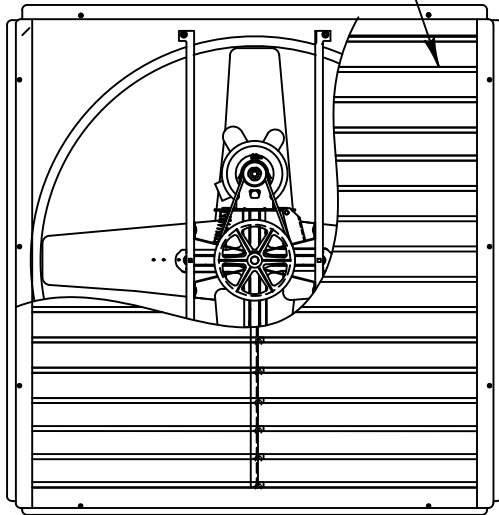

SHUTTER SHOWN
CUTAWAY FOR CLARITY

Fan Specifications

Blade Diameter:	42"	Motor Enclosure:	TEAO
Drive:	Belt	Duty Cycle:	Continuous Duty
Horsepower:	1/2	Guard:	1"X2" Bird Screen
Voltage:	230	Power Cord:	10' with molded plug
Phase:	1		
RPM:	499		

*See TriangleFans.com for performance specifications

*Specifications are subject to change without notice

SLW4213

NOT TO SCALE | 7 AUG 2019