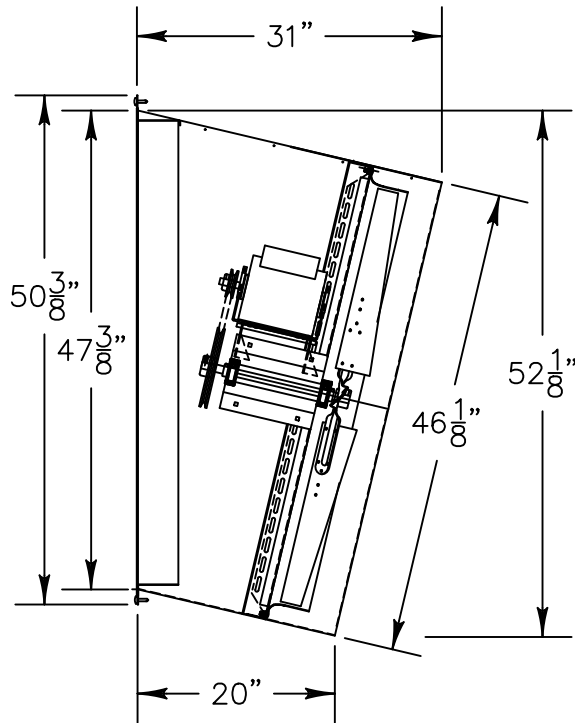

SHUTTER SHOWN
CUTAWAY FOR CLARITY

Fan Specifications

Blade Diameter:	42"	Motor Enclosure:	TEAO
Drive:	Belt	Duty Cycle:	Continuous Duty
Horsepower:	1/2	Guard:	1"X2" Bird Screen
Voltage:	230	Power Cord:	10' with molded plug
Phase:	1		
RPM:	499		

*See TriangleFans.com for performance specifications

*Specifications are subject to change without notice

SLW4213

NOT TO SCALE | 7 AUG 2019