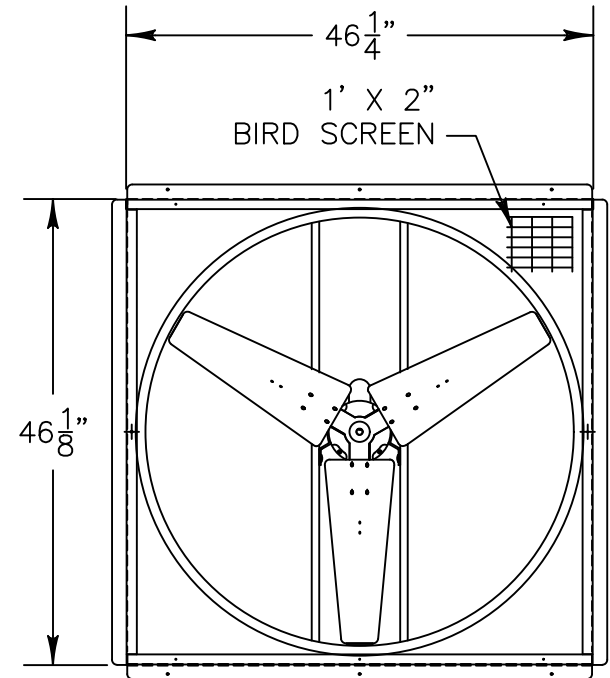

SHUTTER SHOWN
CUTAWAY FOR CLARITY

Fan Specifications

Blade Diameter:	42"	Motor Enclosure:	TEAO
Drive:	Direct	Duty Cycle:	Continuous Duty
Horsepower:	1/2	Guard:	1"X2" Bird Screen
Voltage:	230	Power Cord:	6' with molded plug
Phase:	1		
RPM:	810		

*See TriangleFans.com for performance specifications

*Specifications are subject to change without notice

SLW4213D

NOT TO SCALE | 7 AUG 2019