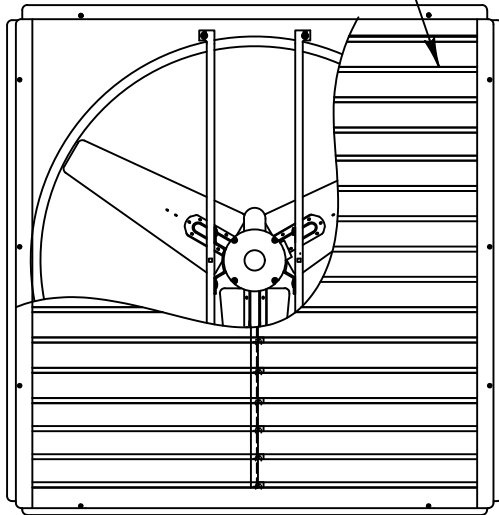

SHUTTER SHOWN
CUTAWAY FOR CLARITY

Fan Specifications

Blade Diameter:	42"	Motor Enclosure:	TEAO
Drive:	Direct	Duty Cycle:	Continuous Duty
Horsepower:	1/2	Guard:	1"X2" Bird Screen
Voltage:	230	Power Cord:	6' with molded plug
Phase:	1		
RPM:	810		

*See TriangleFans.com for performance specifications

*Specifications are subject to change without notice

SLW4213D

NOT TO SCALE | 7 AUG 2019