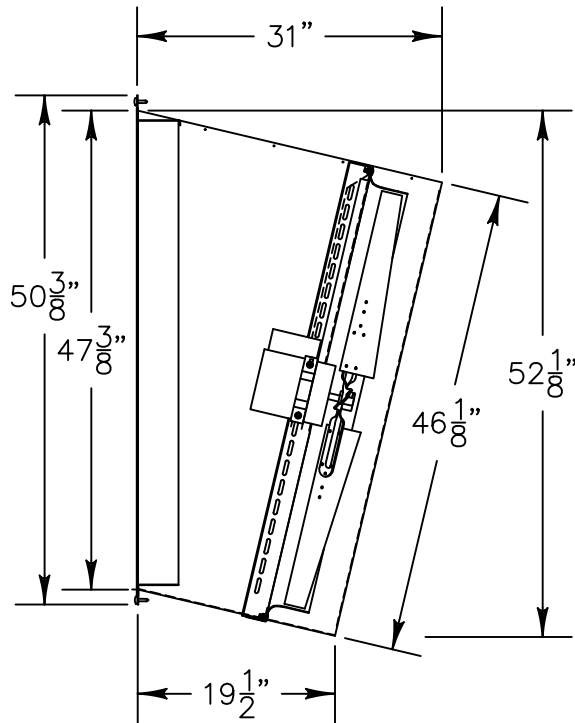

SHUTTER SHOWN
CUTAWAY FOR CLARITY

Fan Specifications

Blade Diameter:	42"	Motor Enclosure:	TEAO
Drive:	Direct	Duty Cycle:	Continuous Duty
Horsepower:	1/2	Guard:	1"X2" Bird Screen
Voltage:	230	Power Cord:	6' with molded plug
Phase:	1		
RPM:	810		

*See TriangleFans.com for performance specifications

*Specifications are subject to change without notice

SLW4213D

NOT TO SCALE | 7 AUG 2019