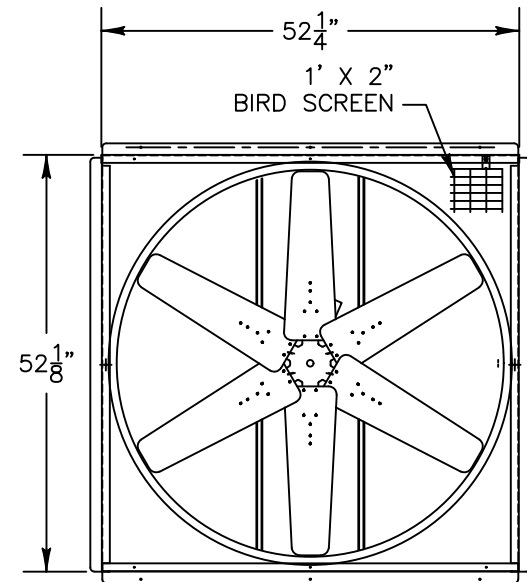

SHUTTER SHOWN
CUTAWAY FOR CLARITY

Fan Specifications

Blade Diameter:	48"	Motor Enclosure:	TEAO
Drive:	Belt	Duty Cycle:	Continuous Duty
Horsepower:	1	Guard:	1"X2" Bird Screen
Voltage:	230	Power Cord:	10' with molded plug
Phase:	1		
RPM:	475		

*See TriangleFans.com for performance specifications

*Specifications are subject to change without notice

SLW48156

NOT TO SCALE | 7 AUG 2019