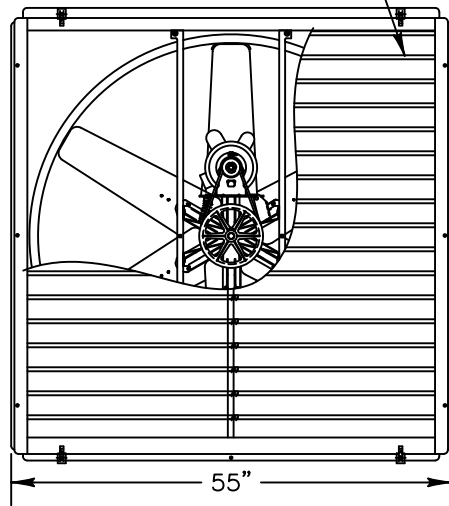

SHUTTER SHOWN
CUTAWAY FOR CLARITY

Fan Specifications

Blade Diameter:	48"	Motor Enclosure:	TEAO
Drive:	Belt	Duty Cycle:	Continuous Duty
Horsepower:	1	Guard:	1"X2" Bird Screen
Voltage:	230	Power Cord:	10' with molded plug
Phase:	1		
RPM:	475		

*See TriangleFans.com for performance specifications

*Specifications are subject to change without notice

SLW48156

NOT TO SCALE | 7 AUG 2019