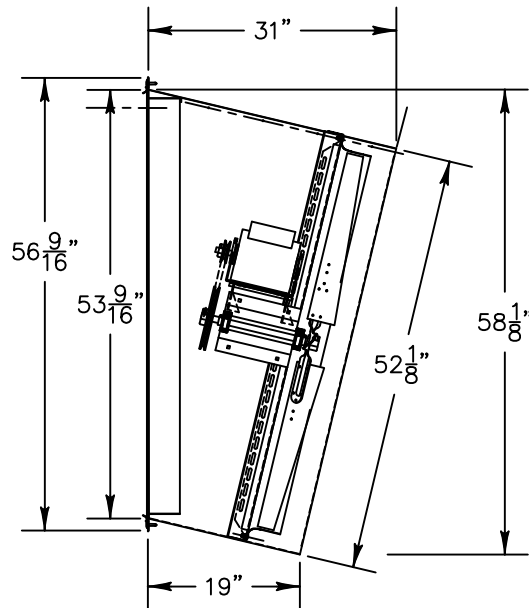

SHUTTER SHOWN
CUTAWAY FOR CLARITY

Fan Specifications

Blade Diameter:	48"	Motor Enclosure:	TEAO
Drive:	Belt	Duty Cycle:	Continuous Duty
Horsepower:	1	Guard:	1"X2" Bird Screen
Voltage:	230	Power Cord:	10' with molded plug
Phase:	1		
RPM:	475		

*See TriangleFans.com for performance specifications

*Specifications are subject to change without notice

SLW48156

NOT TO SCALE | 7 AUG 2019