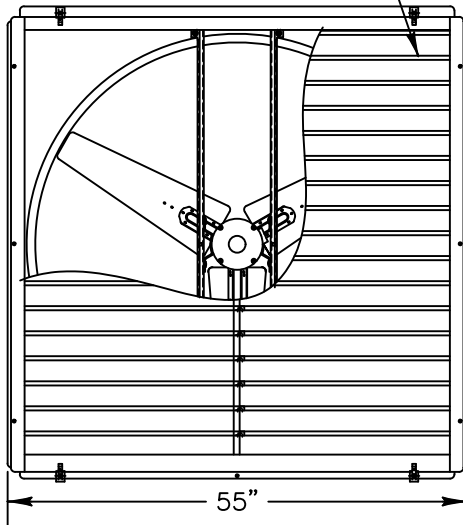

SHUTTER SHOWN
CUTAWAY FOR CLARITY

Fan Specifications

Blade Diameter:	48"	Motor Enclosure:	TEAO
Drive:	Direct	Duty Cycle:	Continuous Duty
Horsepower:	1	Guard:	1"X2" Bird Screen
Voltage:	230/460	Power Cord:	N/A
Phase:	3		
RPM:	827		

*See TriangleFans.com for performance specifications
 *Specifications are subject to change without notice

SLW4815D-460

NOT TO SCALE | 7 AUG 2019