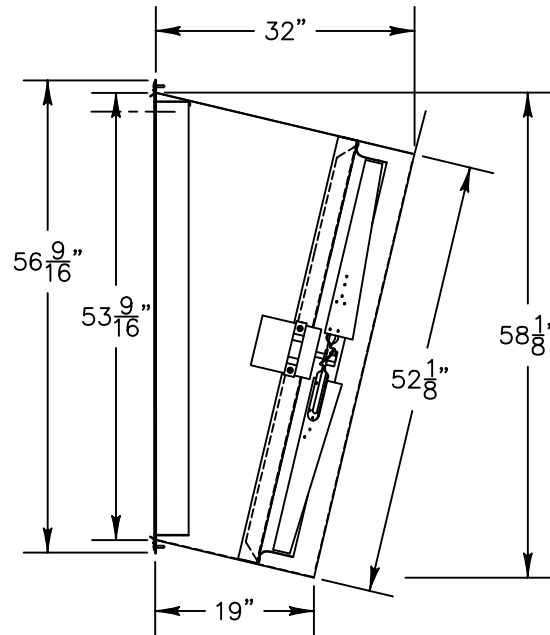

SHUTTER SHOWN
CUTAWAY FOR CLARITY

Fan Specifications

Blade Diameter:	48"	Motor Enclosure:	TEAO
Drive:	Direct	Duty Cycle:	Continuous Duty
Horsepower:	1	Guard:	1"X2" Bird Screen
Voltage:	230/460	Power Cord:	N/A
Phase:	3		
RPM:	827		

*See TriangleFans.com for performance specifications
 *Specifications are subject to change without notice

SLW4815D-460

NOT TO SCALE | 7 AUG 2019