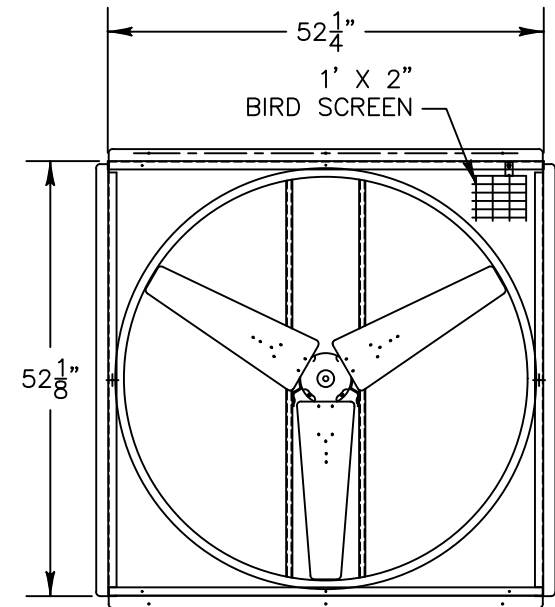

SHUTTER SHOWN
CUTAWAY FOR CLARITY

Fan Specifications

Blade Diameter:	48"	Motor Enclosure:	TEAO
Drive:	Direct	Duty Cycle:	Continuous Duty
Horsepower:	1	Guard:	1"X2" Bird Screen
Voltage:	230/460	Power Cord:	N/A
Phase:	3		
RPM:	827		

*See TriangleFans.com for performance specifications
 *Specifications are subject to change without notice

SLW4815D-460

NOT TO SCALE | 7 AUG 2019