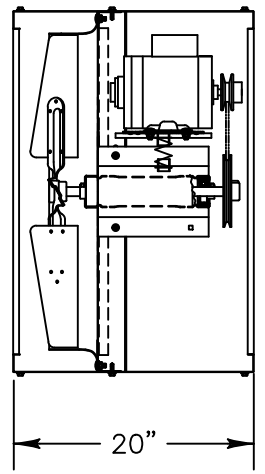

DISCHARGE VIEW

INTAKE VIEW

Exhaust Fan Specifications

| | | | |
|-----------------|------|------------------|-----------------|
| Blade Diameter: | 24" | Motor Enclosure: | ODP |
| Drive: | Belt | Duty Cycle: | Continuous Duty |
| Horsepower: | 1/2 | Guards: | N/A |
| Voltage: | 230 | Power Cord: | N/A |
| Phase: | 1 | | |
| RPM: | 840 | | |