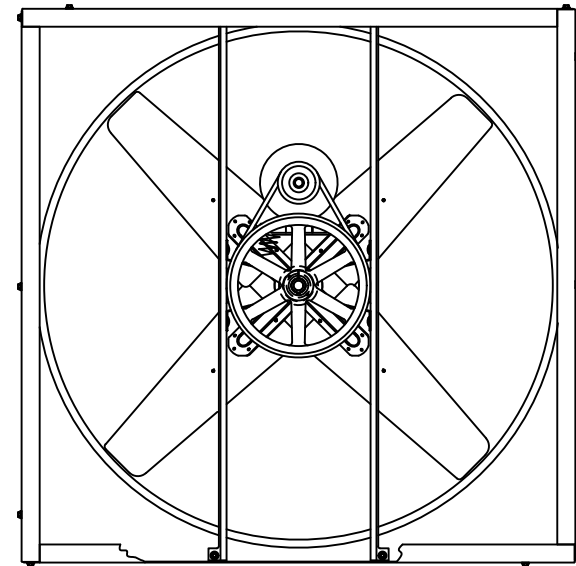

DISCHARGE VIEW

INTAKE VIEW

Exhaust Fan Specifications

Blade Diameter:	42"	Motor Enclosure:	ODP
Drive:	Belt	Duty Cycle:	Continuous Duty
Horsepower:	1/2	Guards:	N/A
Voltage:	230	Power Cord:	N/A
Phase:	1		
RPM:	495		