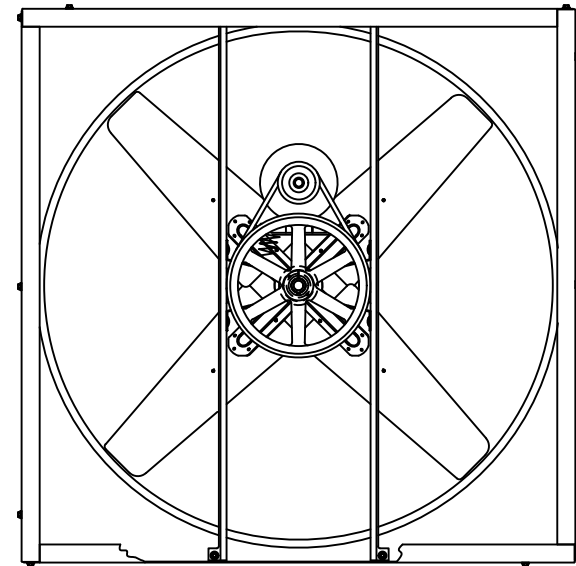

DISCHARGE VIEW

INTAKE VIEW

Exhaust Fan Specifications

Blade Diameter:	42"	Motor Enclosure:	ODP
Drive:	Belt	Duty Cycle:	Continuous Duty
Horsepower:	3/4	Guards:	N/A
Voltage:	230/460	Power Cord:	N/A
Phase:	3		
RPM:	565		