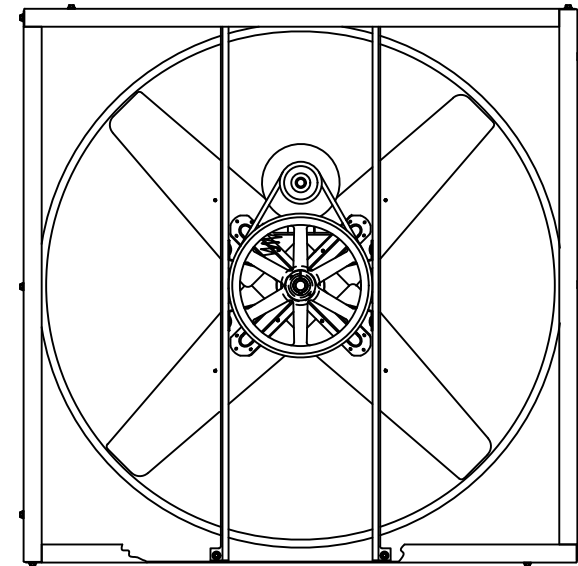

DISCHARGE VIEW

INTAKE VIEW

Exhaust Fan Specifications

Blade Diameter:	42"	Motor Enclosure:	ODP
Drive:	Belt	Duty Cycle:	Continuous Duty
Horsepower:	1	Guards:	N/A
Voltage:	230/460	Power Cord:	N/A
Phase:	3		
RPM:	475		