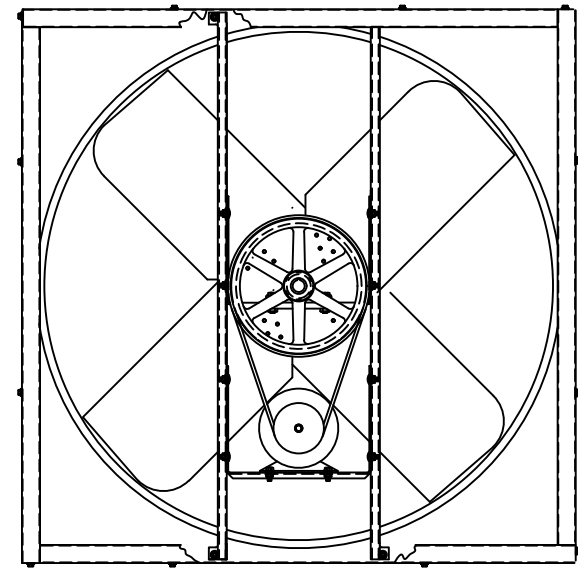

DISCHARGE VIEW

INTAKE VIEW

### Exhaust Fan Specifications

|                 |         |                  |                 |
|-----------------|---------|------------------|-----------------|
| Blade Diameter: | 42"     | Motor Enclosure: | ODP             |
| Drive:          | Belt    | Duty Cycle:      | Continuous Duty |
| Horsepower:     | 2       | Guards:          | N/A             |
| Voltage:        | 230/460 | Power Cord:      | N/A             |
| Phase:          | 3       |                  |                 |
| RPM:            | 630     |                  |                 |