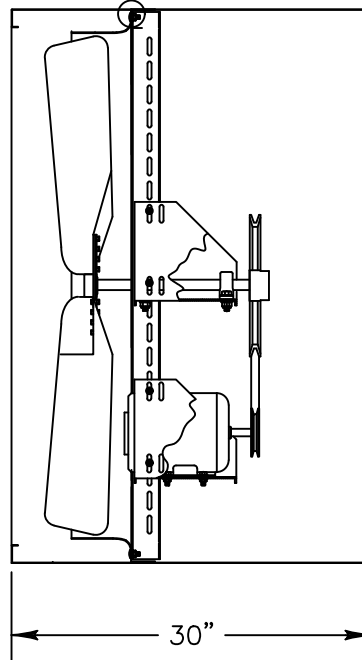

DISCHARGE VIEW

INTAKE VIEW

### Exhaust Fan Specifications

|                 |         |                  |                 |
|-----------------|---------|------------------|-----------------|
| Blade Diameter: | 42"     | Motor Enclosure: | ODP             |
| Drive:          | Belt    | Duty Cycle:      | Continuous Duty |
| Horsepower:     | 2       | Guards:          | N/A             |
| Voltage:        | 230/460 | Power Cord:      | N/A             |
| Phase:          | 3       |                  |                 |
| RPM:            | 630     |                  |                 |