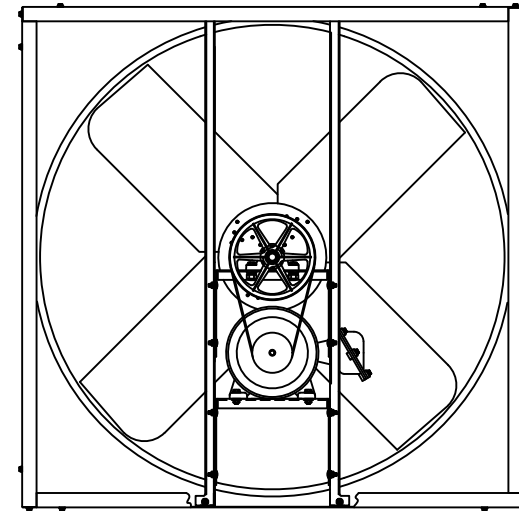

DISCHARGE VIEW

INTAKE VIEW

### Exhaust Fan Specifications

Blade Diameter:	48"	Motor Enclosure:	ODP
Drive:	Belt	Duty Cycle:	Continuous Duty
Horsepower:	3	Guards:	N/A
Voltage:	230/460	Power Cord:	N/A
Phase:	3		
RPM:	610		

\*See TriangleFans.com for performance specifications  
 \*Specifications are subject to change without notice