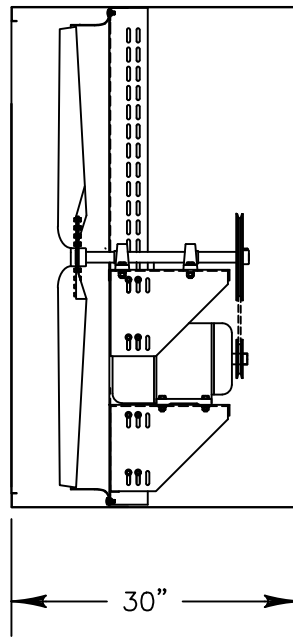

DISCHARGE VIEW

INTAKE VIEW

### Exhaust Fan Specifications

Blade Diameter:	48"	Motor Enclosure:	ODP
Drive:	Belt	Duty Cycle:	Continuous Duty
Horsepower:	3	Guards:	N/A
Voltage:	230/460	Power Cord:	N/A
Phase:	3		
RPM:	610		

\*See TriangleFans.com for performance specifications  
 \*Specifications are subject to change without notice