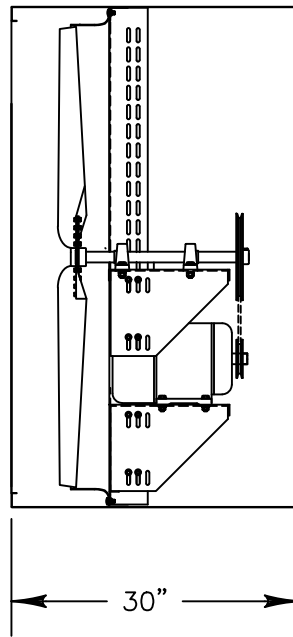

DISCHARGE VIEW

INTAKE VIEW

Exhaust Fan Specifications

Blade Diameter:	54"	Motor Enclosure:	ODP
Drive:	Belt	Duty Cycle:	Continuous Duty
Horsepower:	3	Guards:	N/A
Voltage:	230/460	Power Cord:	N/A
Phase:	3		
RPM:	620		

*See TriangleFans.com for performance specifications
 *Specifications are subject to change without notice

VI5418-X

NOT TO SCALE | 29 SEP 2015