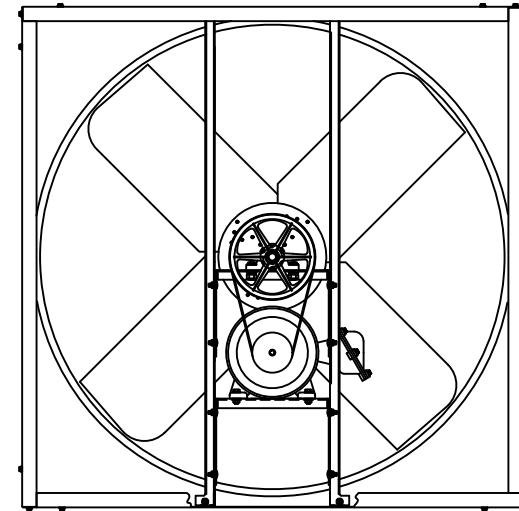

DISCHARGE VIEW

INTAKE VIEW

Exhaust Fan Specifications

Blade Diameter:	54"	Motor Enclosure:	ODP
Drive:	Belt	Duty Cycle:	Continuous Duty
Horsepower:	3	Guards:	N/A
Voltage:	230/460	Power Cord:	N/A
Phase:	3		
RPM:	620		