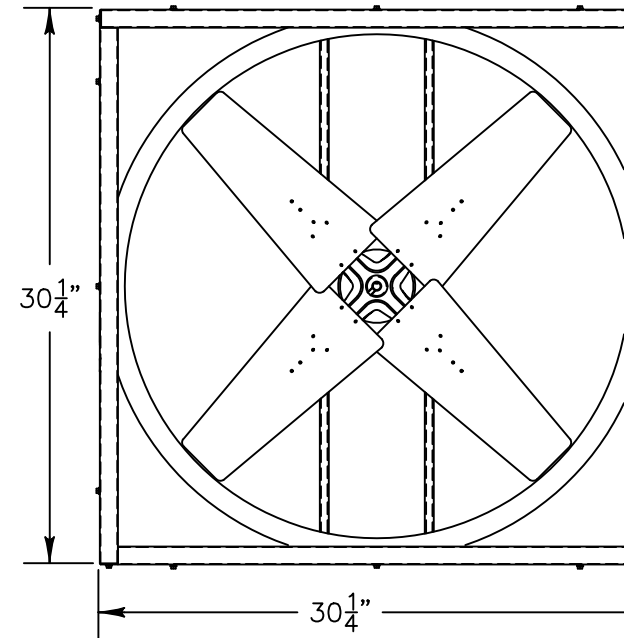

INTAKE VIEW

8 FOOT OF CORD
OUTSIDE THE BOX.

DISCHARGE VIEW

Exhaust Fan Specifications

Blade Diameter:	24"	Motor Enclosure:	TEAO
Drive:	Direct	Duty Cycle:	Continuous Duty
Horsepower:	1/2	Guards:	N/A
Voltage:	115	Power Cord:	8' with molded plug
Phase:	1		
RPM:	840		

*See TriangleFans.com for performance specifications
*Specifications are subject to change without notice

VID2413T

NOT TO SCALE | 4 M.