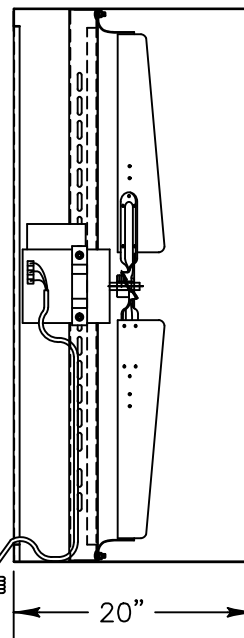

INTAKE VIEW

8 FOOT OF CORD
OUTSIDE THE BOX.

DISCHARGE VIEW

Exhaust Fan Specifications

Blade Diameter:	24"	Motor Enclosure:	TEAO
Drive:	Direct	Duty Cycle:	Continuous Duty
Horsepower:	1/2	Guards:	N/A
Voltage:	115	Power Cord:	8' with molded plug
Phase:	1		
RPM:	840		

*See TriangleFans.com for performance specifications
*Specifications are subject to change without notice

VID2413T

NOT TO SCALE | 4 M.