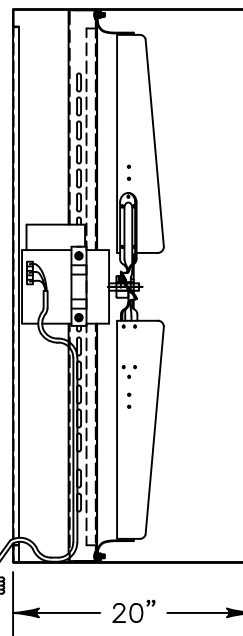

INTAKE VIEW

20"

8 FOOT OF CORD
OUTSIDE THE BOX.

46 1/4"

DISCHARGE VIEW

Exhaust Fan Specifications

Blade Diameter:	42"	Motor Enclosure:	TEAO
Drive:	Direct	Duty Cycle:	Continuous Duty
Horsepower:	1/2	Guards:	N/A
Voltage:	115	Power Cord:	8' with molded plug
Phase:	1		
RPM:	830		