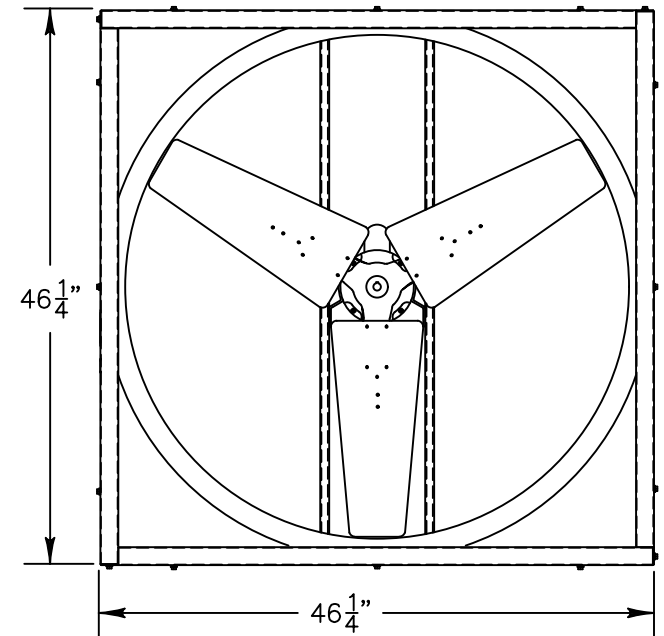

INTAKE VIEW

20"

8 FOOT OF CORD
OUTSIDE THE BOX.

46 1/4"

DISCHARGE VIEW

Exhaust Fan Specifications

Blade Diameter:	42"	Motor Enclosure:	TEAO
Drive:	Direct	Duty Cycle:	Continuous Duty
Horsepower:	1/2	Guards:	N/A
Voltage:	115	Power Cord:	8' with molded plug
Phase:	1		
RPM:	830		

*See TriangleFans.com for performance specifications
*Specifications are subject to change without notice

VID4213T-V

NOT TO SCALE | 4 MAR 2009