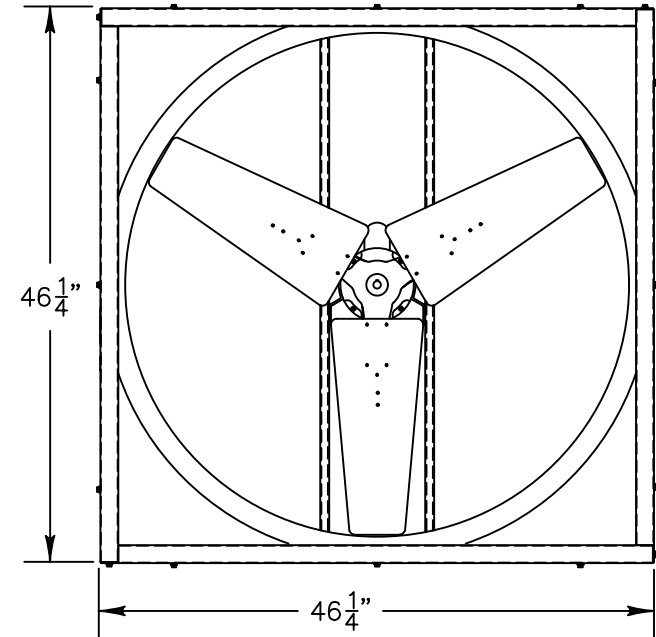

INTAKE VIEW

20"

5 FOOT OF CORD
OUTSIDE THE BOX.

46 1/4"

46 1/4"

DISCHARGE VIEW

Exhaust Fan Specifications

Blade Diameter:	42"	Motor Enclosure:	TEAO
Drive:	Direct	Duty Cycle:	Continuous Duty
Horsepower:	1/2	Guards:	N/A
Voltage:	230	Power Cord:	5' with molded plug
Phase:	1		
RPM:	830		

*See TriangleFans.com for performance specifications
*Specifications are subject to change without notice

VID4213T-W

NOT TO SCALE | 4 MAR 2009