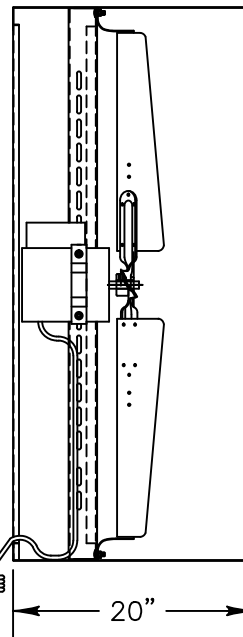

INTAKE VIEW

20"

5 FOOT OF CORD
OUTSIDE THE BOX.

46 1/4"

46 1/4"

DISCHARGE VIEW

Exhaust Fan Specifications

Blade Diameter:	42"	Motor Enclosure:	TEAO
Drive:	Direct	Duty Cycle:	Continuous Duty
Horsepower:	1/2	Guards:	N/A
Voltage:	230	Power Cord:	5' with molded plug
Phase:	1		
RPM:	830		

*See TriangleFans.com for performance specifications
*Specifications are subject to change without notice

VID4213T-W

NOT TO SCALE | 4 MAR 2009