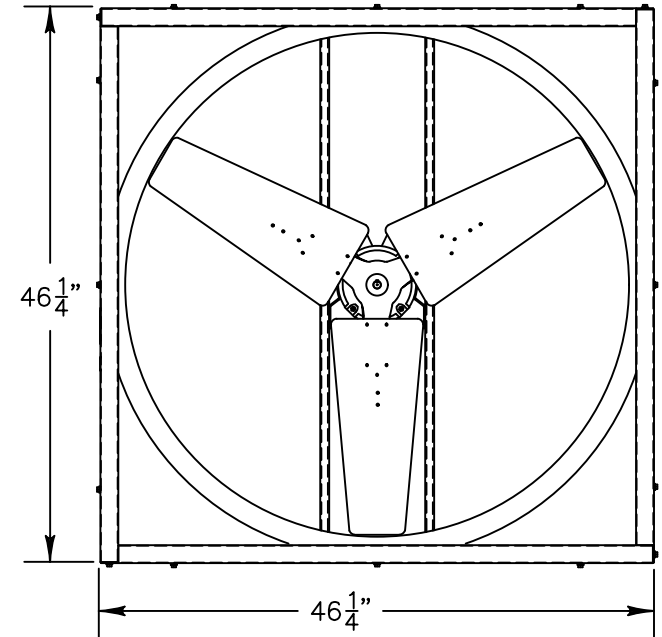

INTAKE VIEW

20"

8 FOOT OF CORD  
OUTSIDE THE BOX.

46 <sup>1</sup>/<sub>4</sub>"

DISCHARGE VIEW

### Exhaust Fan Specifications

Blade Diameter:	42"	Motor Enclosure:	TEAO
Drive:	Direct	Duty Cycle:	Continuous Duty
Horsepower:	1	Guards:	N/A
Voltage:	115	Power Cord:	8' with molded plug
Phase:	1		
RPM:	850		