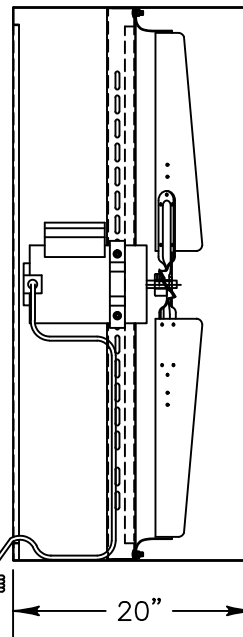

INTAKE VIEW

20"

8 FOOT OF CORD  
OUTSIDE THE BOX.

46 <sup>1</sup>/<sub>4</sub>"

DISCHARGE VIEW

### Exhaust Fan Specifications

Blade Diameter:	42"	Motor Enclosure:	TEAO
Drive:	Direct	Duty Cycle:	Continuous Duty
Horsepower:	1	Guards:	N/A
Voltage:	115	Power Cord:	8' with molded plug
Phase:	1		
RPM:	850		